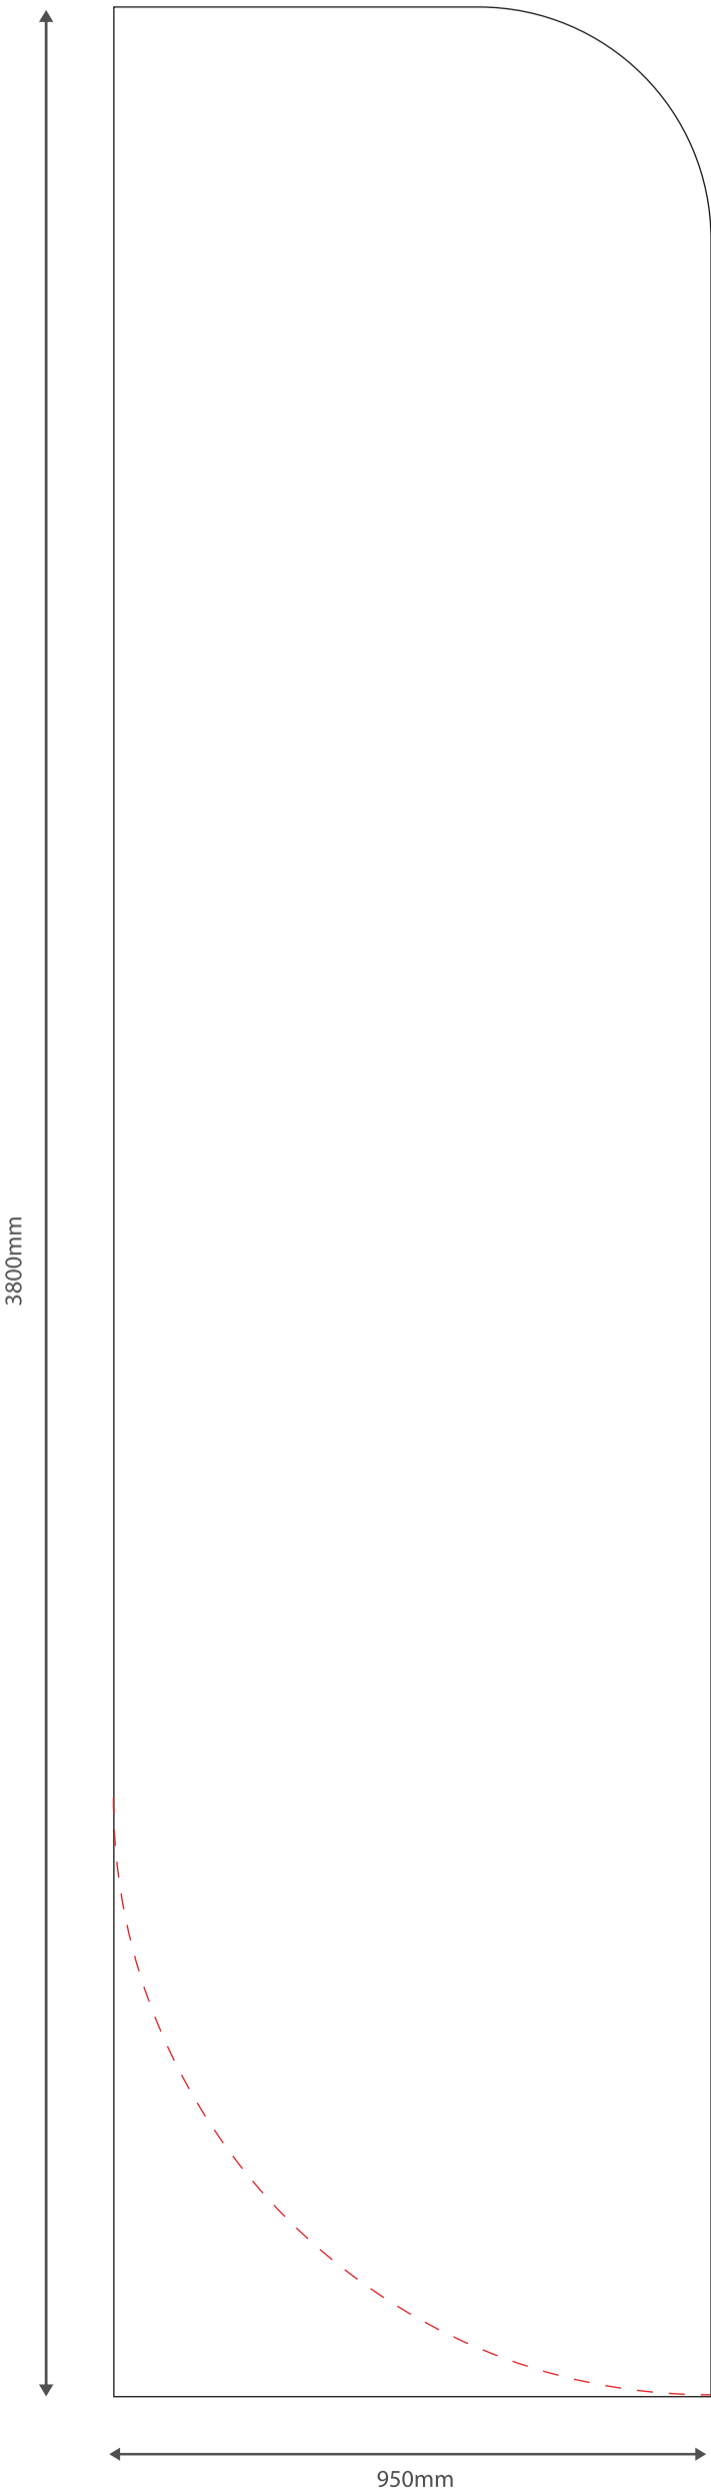

**\*1:12 SIZE TEMPLATE**  
3800mm overall height.

**DO NOT** add any bleed, keep image inside template area.

Pantone Solid Coated colours need to be specified in the artwork if they're to be matched as close as possible.

Create document in **CMYK** or **RGB**. Our printers can print a larger gamut (more colours) than most default CMYK profiles.

Convert all text to paths (outlines).

**FILE TYPE**

- PDF (preferable)
- AI
- EPS
- TIFF

**CHECKLIST**

- FILE TYPE** PDF, AI, EPS, TIFF
- FONTS** Converted to Paths/Curves/Outlines
- PMS COLOURS** Advise any Pantone colours
- RESOLUTION** File supplied at full size 150 dpi
- TEMPLATE** Ensure correct template is used
- VISUAL PROOF** Please supply a JPG proof as reference
- FABRIC PROOF** A4 fabric proof available 10% full image & 100% crop of image (Recommended)

**DO NOT** resize the template, or change the shape. Please contact us if you require custom size/shape templates.

**\*1:12 SIZE TEMPLATE**  
3800mm overall height.

**DO NOT** add any bleed, keep image inside template area.