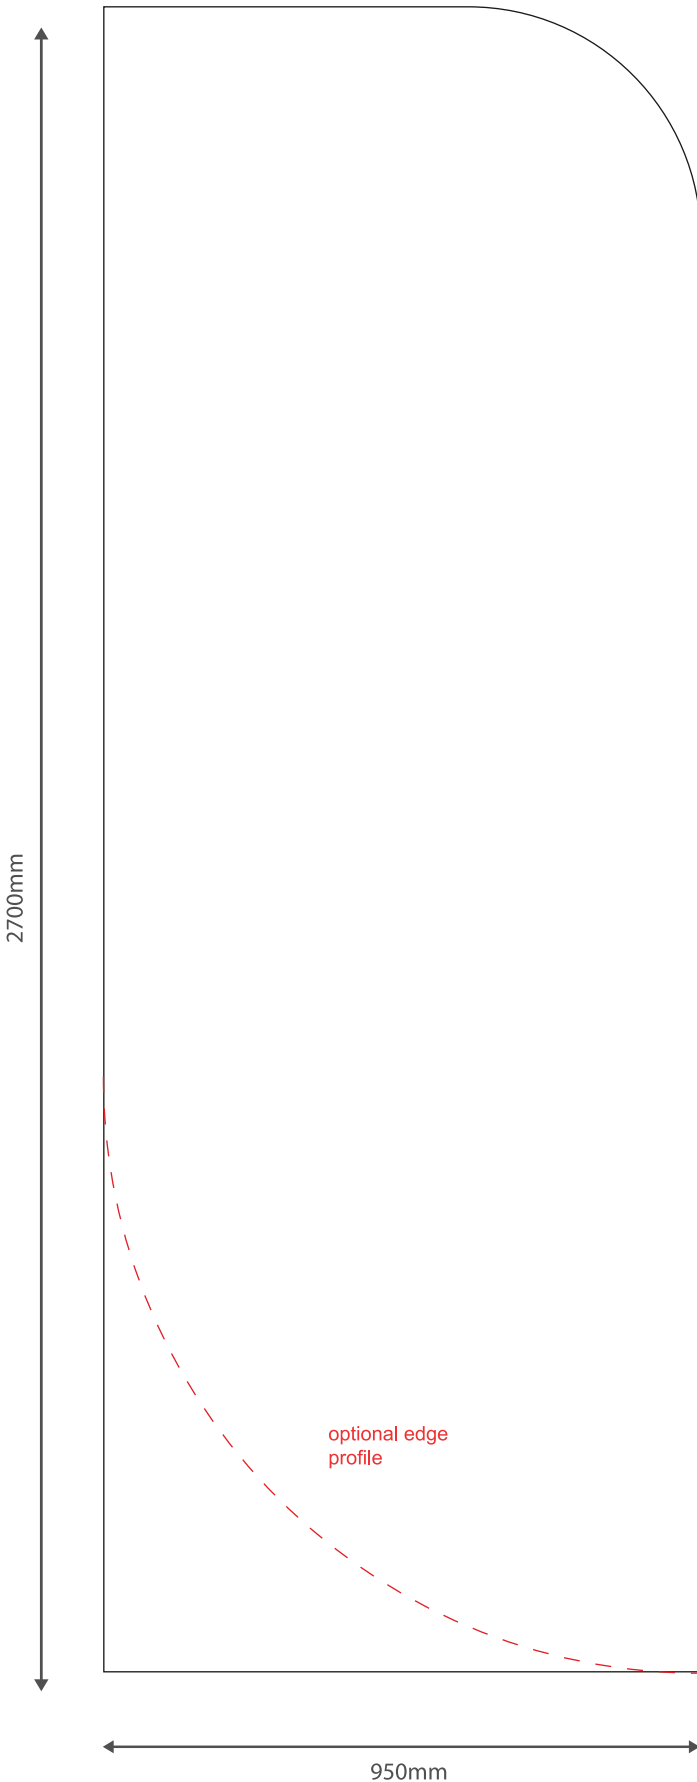

2700mm

optional edge profile

950mm

***1:12 SIZE TEMPLATE**
2700mm overall height.

DO NOT add any bleed, keep image inside template area.

Pantone Solid Coated colours need to be specified in the artwork if they're to be matched as close as possible.

DO NOT resize the template, or change the shape. Please contact us if you require custom size/shape templates.

***1:12 SIZE TEMPLATE**
2700mm overall height.

DO NOT add any bleed, keep image inside template area.